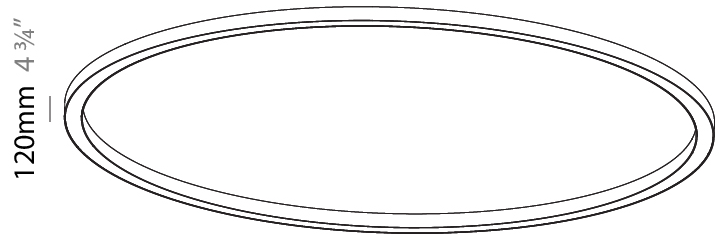

1. To build a product code in our configurator select the specify button on the base model # product page
2. To build a manual product code on this datasheet choose from the options listed below in blue font and add the suffix to the base model #

GENERAL

Series: Glorious
Subseries: Glorious 150
Partner: Prolicht
Division: Architectural
Installation: Surface
Product Type: Ceiling Surface
Mounting Location: Ceiling
Light Distribution: Direct

PHYSICAL

Shape: Round
Diameter (mm): 5400
Diameter (in): 212 ⁵/₈
Height (mm): 120
Height (in): 4 ³/₄
Weight (kg): 68
Weight (lbs): 149.6
Diffuser: PMMA - Opal
Fixture Finish: SSR / BKV / CWI / CRY / HAB / UFT / ITA / RUA / FTG / MYG / LOD / PUS / FRO / FUP / KIA / POP / BLS / SPG / MEY / GOH / CHC / COM / ABZ / JAG / OBR / MOS / ROR
Fixture Material: PMMA / Aluminum

ELECTRICAL

Lamp Type: LED (Zhaga Standard)
Input Wattage (W): 274.1
Total Output Wattage (W): 224 / 179.2 (3500K)
Dimming: 0-10V Dimming / Phase Dimming (120Vac Only)
Driver Included: Yes
Driver Location: Integrated
Driver Type: Constant Current - 120 / 277Vac
Driver Class: Class 2
Input Voltage (V): 120 - 277
Constant Current (MA): 350 / 800 (3500K)

LED

Color Temperature (°K): 2700 / 3000 / 3500 / 4000
Max. Delivered Lumen (lm): Max 26807
Nominal Lumen (lm): Max 37614
CRI: >90 CRI
Efficiency (%): 65
Lamp Life (hrs): 50000

OPTICAL

RATINGS AND CERTIFICATIONS

Certified By: Certified for North American Standards
IP rating: IP20

Ø 5100mm 200 ¹³/₁₆ "

Ø 5400mm 212 ⁵/₈ "