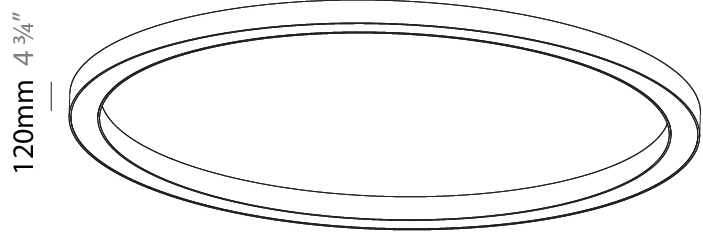

1. To build a product code in our configurator select the specify button on the base model # product page
2. To build a manual product code on this datasheet choose from the options listed below in blue font and add the suffix to the base model #

GENERAL

Series: Glorious
Subseries: Glorious 150
Partner: Prolicht
Division: Architectural
Installation: Surface
Product Type: Ceiling Surface
Mounting Location: Ceiling
Light Distribution: Direct

PHYSICAL

Shape: Round
Diameter (mm): 3100
Diameter (in): 122 1/16
Height (mm): 120
Height (in): 4 3/4
Weight (kg): 38.3
Weight (lbs): 84.26
Diffuser: PMMA - Opal
Fixture Finish: SSR / BKV / CWI / CRY / HAB / UFT / ITA / RUA / FTG / MYG / LOD / PUS / FRO / FUP / KIA / POP / BLS / SPG / MEY / GOH / CHC / COM / ABZ / JAG / OBR / MOS / ROR
Fixture Material: PMMA / Aluminum

ELECTRICAL

Lamp Type: LED (Zhaga Standard)
Input Wattage (W): 156.6
Total Output Wattage (W): 128 / 102.4 (3500K)
Dimming: 0-10V Dimming / Phase Dimming (120Vac Only)
Driver Included: Yes
Driver Location: Integrated
Driver Type: Constant Current - 120 / 277Vac
Driver Class: Class 2
Input Voltage (V): 120 - 277
Constant Current (MA): 350 / 800 (3500K)

LED

Color Temperature (°K): 2700 / 3000 / 3500 / 4000
Max. Delivered Lumen (lm): Max 15318
Nominal Lumen (lm): Max 21493
CRI: >90 CRI
Efficiency (%): 65
Lamp Life (hrs): 50000

OPTICAL

RATINGS AND CERTIFICATIONS

Certified By: Certified for North American Standards
IP rating: IP20

Ø 2800mm 110 1/4"

Ø 3100mm 122 1/16"