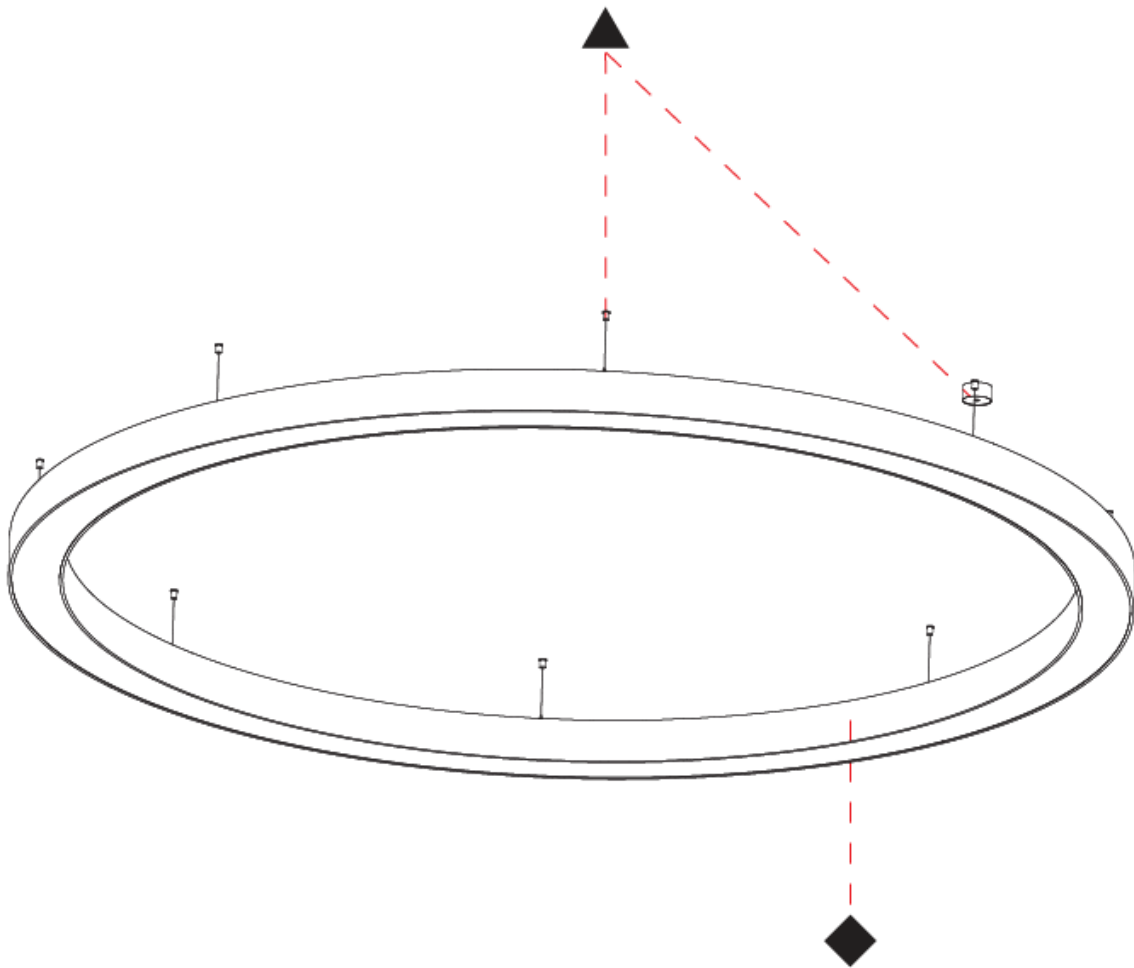

GLORIOUS 150 SUSPENSION

A30543-

PROJECT	_____
TYPE	_____
SPECIFIER	_____
QUANTITY	_____
DATE	_____

A